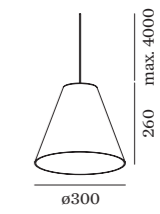

SHIEK

CEILING SUSPENDED

4.0

LED 8W | 220-240VAC | 50/60Hz
COB 3-step | incl. PS | phase-cut dim
aluminum powder coated
lacquered

0.59 kg IP20 $\approx 0.3^\circ$

1800-2850K | >80 CRI | 400lm

Color	CODE
White	234489W9
Black	234489J9
Grey	234489P9
Dark Grey	234489K9
Dark Blue	234489Z9

ALWAYS USE

single ceiling base

Color	CODE
White	90052022
Black	90052021

cable ring for 3 or 4 lamps

Color	CODE
Black	90059121

5.0

LED 8W | 220-240VAC | 50/60Hz
COB 3-step | incl. PS | phase-cut dim
aluminum powder coated
lacquered

0.69 kg IP20 $\approx 0.3^\circ$

1800-2850K | >80 CRI | 400lm

Color	CODE
White	234589W9
Black	234589J9
Grey	234589P9
Dark Grey	234589K9
Dark Blue	234589Z9

ALWAYS USE

single ceiling base

Color	CODE
White	90052022
Black	90052021