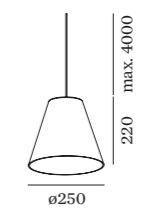

SHIEK

CEILING SUSPENDED

4.0

LED 8W | 220-240VAC | 50/60Hz
COB 3-step | incl. PS | phase-cut dim
aluminum powder coated
lacquered

0.59 kg IP20 $\approx 0.3^\circ$

1800-2850K | >80 CRI | 400lm

Color	CODE
White	234489W9
Black	234489J9
Grey	234489P9
Dark Grey	234489K9
Dark Blue	234489Z9

ALWAYS USE

single ceiling base

Color	CODE
White	90052022
Black	90052021

cable ring for 3 or 4 lamps

Color	CODE
Black	90059121

5.0

LED 8W | 220-240VAC | 50/60Hz
COB 3-step | incl. PS | phase-cut dim
aluminum powder coated
lacquered

0.69 kg IP20 $\approx 0.3^\circ$

1800-2850K | >80 CRI | 400lm

Color	CODE
White	234589W9
Black	234589J9
Grey	234589P9
Dark Grey	234589K9
Dark Blue	234589Z9

ALWAYS USE

single ceiling base

Color	CODE
White	90052022
Black	90052021