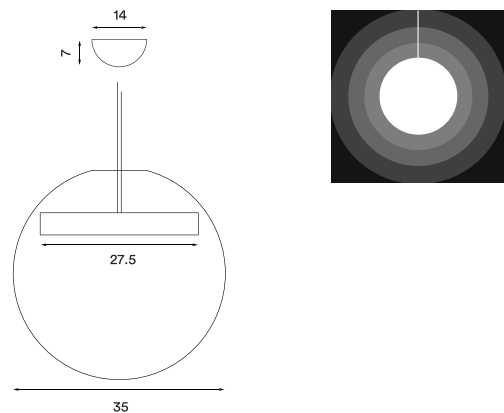

Reveal

Reveal – Item no. 190

Product type: Pendant lamp
Design: Silje Nesdal, 2019
Shade material: Mouth blown glass
Shade colours: Grey
Body material: Aluminium and acrylic
Body colour: Brass matt and opal white
Wire: White rubber, 370 cm
Bulb: LED 10 W, 3000 K, 900 lm. Dimmable.
Voltage: 220V - 240V ~ 50/60Hz
Net weight: 3.5 kg
Order quantity: 1

Dimensions and light direction:

Light source included:

LED 10 W - Energy class: A+