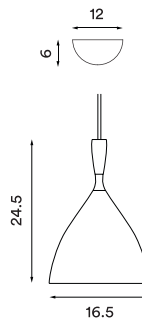

**Wire:** White rubber (white version only) or black rubber (all other versions), 370 cm

**Bulb:** E27, Max. 60 W

**Voltage:** 220V - 240V - 50/60Hz

**Net weight:** 0.7 kg

**Outer package:** 2

**Spare part available:** Cord grip canopy

**Dimensions and light direction:**

Recommended bulb:

LED – 13 W

H – 42 W

I – 60 W