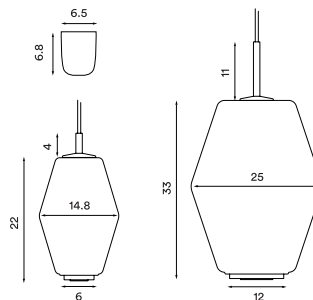

Wire: Black rubber (brass and grey versions), white rubber (white version), 300 cm

Bulb: E27, Max. 40 W (small),

E27, Max. 100 W (large)

Voltage: 220V - 240V ~ 50Hz

Net weight: 0.8 Kg (small), 2.1 Kg (large)

Spare parts available: Light diffuser ring, cord grip canopy, glass shade

Dimensions and light direction:

Outer package: 2

Recommended bulbs: