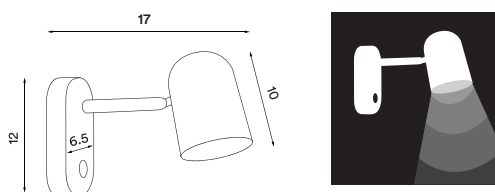

Buddy wall

Buddy wall white
– Item no. 220

Buddy wall dark grey
– Item no. 221

Buddy wall dark green
– Item no. 222

Buddy wall warm beige
– Item no. 223

Product type: Wall lamp

Design: Mads Sætter-Lassen, 2017

Shade and body material: Steel

Colours: White, dark grey, dark green, or warm beige (shade inner colour is same as outer colour)

Wire: Black or white (white version only), 200 cm

Switch: Dimmer switch on the wall base

Bulb: GU10, Max. 6 W LED only (dimmable)

Voltage: 220V - 240V ~ 50/60Hz

Net weight: 0.4 kg

Outer package: 2

Dimensions and light direction:

Recommended bulb (dimmable):