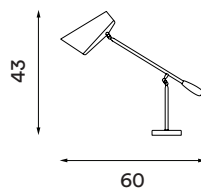

Shade material: Aluminium

Shade, base and handle colours: White, grey or black (shade inner colour is same as outer colour)

Body material: Steel

Body and joints colour: Steel, brass or black

Wire: Black (grey and black versions only) or white (white version only), 200 cm (with switch)

Bulb: E27, Max. 60 W

Voltage: 220V - 240V - 50Hz

Net weight: 1.9 kg

Outer package: 2

Dimensions and light direction:

Recommended bulb: