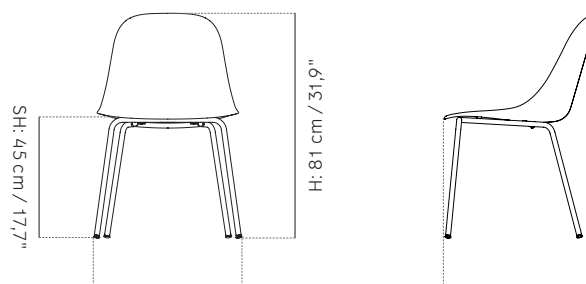

Indoor

Dimensions (cm / in)

Side Chair, Wood Base:

H: 81 cm / 31,9"

SH: 45 cm / 17,7"

D: 57 cm / 22,4"

W: 50 cm / 19,7"

Side C chair, Steel Base:

H: 81 cm / 31,9"

SH: 45 cm / 17,7"

D: 56 cm / 22"

W: 52,5 cm / 20,7"

Colours

Base:

Black

Light Grey

Harbour Dining Side Chair

Technical Specifications

W: 50 cm / 19,7"

D: 57 cm / 22,4"

W: 52,5 cm / 20,7"

D: 56 cm / 22"

Production Process

Shells are made from injection moulded plastic.