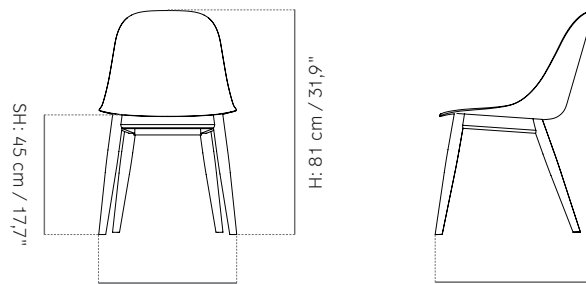

Indoor

Dimensions (cm / in)

Side Chair, Wood Base:

H: 81 cm / 31,9"

SH: 45 cm / 17,7"

D: 57 cm / 22,4"

W: 50 cm / 19,7"

Side C chair, Steel Base:

H: 81 cm / 31,9"

SH: 45 cm / 17,7"

D: 56 cm / 22"

W: 52,5 cm / 20,7"

Colours

Base:

Black

Light Grey

You can also choose bases with bar- and counter-height that let you pull your favorite chair up to your favorite surface, whatever its height. Whether you love to eat, work and hang out at the countertop bar, or prefer the elevation of the high top, the new bar and counter versions invite you to pull right up.

Harbour Dining Side Chair

Technical Specifications

W: 50 cm / 19,7"

D: 57 cm / 22,4"

W: 52,5 cm / 20,7"

D: 56 cm / 22"

Production Process

Shells are made from injection moulded plastic.