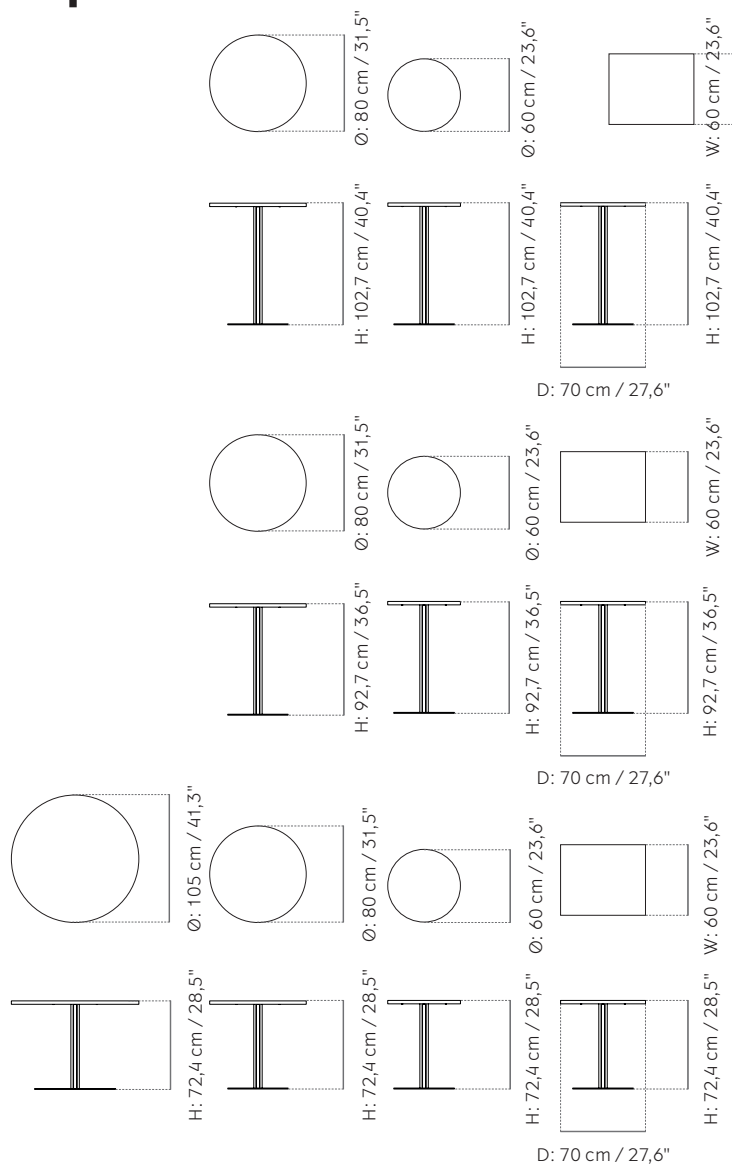

Harbour Column Table Series

Technical Specifications

Production Process

Base: Centre Column is made from Extruded Aluminum while top and base plate are made from flame-cut steel.

Table Top: Table tops are CNC milled and available in three versions

- Black Stained and Lacquered Oak Veneer
- Charcoal Forbo Linoleum (Desktop Series)
- Estremoz Marble with Sealer

Materials

Base: Steel and Extruded Aluminum

Table Top: Estremoz or MDF, Forbo Linolium or MDF, Stained Oak Veneer.

Colour Code

Base:

Black (RAL 9005)

Table Top:

Black (RAL 9005)

Charcoal (RAL 7012)

Gloss

Gloss 20

Weight item (kg)

To be announced

Test

Pending

Certifications

N/A

Packaging Type

Brown Box

Packaging Measurement (H * W * D)

To be announced

Care Instructions

Table Top, Marble: See Care instruction for Marble.

Base and Table Tops: Use a soft dry cloth to clean. Do not use any cleaners with chemicals or harsh abrasives.