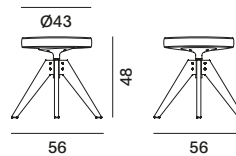

Flow Pouf

VN 4-legged wood base

4-legged wood base