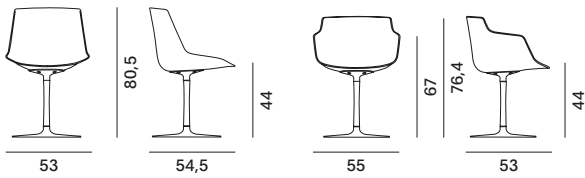

## 5 BASE VARIANTS THAT CAN BE COMBINED WITH THE 4 SHELL VARIANTS:

1. 4-legged base made of steel rod.
2. Height-adjustable 5-point-star base on castors, made of die-cast aluminium, height adjuster (41.2/51.2 cm). 360° swivel.
3. Base with central leg, made of powder-coated aluminium. 360° swivel.
4. VN 4-legged wood base, structure in ash\* with transparent lacquer. 360° swivel.
5. 4-legged wood base, structure in ash\* with transparent lacquer. 360° swivel.

DOWNLOAD THE DATA SHEET BELOW AND DISCOVER ALL THE TECHNICAL CHARACTERISTICS.

**Abacus**

**Flow Chair**

4-legged base

base with central leg

VN 4-legged wood base

4-legged wood base

height-adjustable 5-point-star base on castors