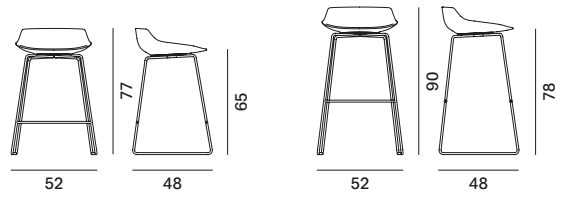

Flow Stool

sled

VN 4-legged wood base