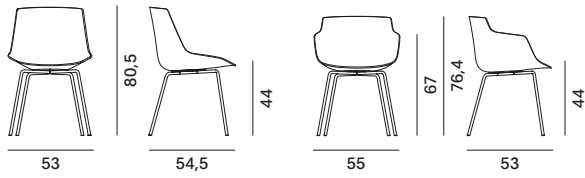

## 5 BASE VARIANTS THAT CAN BE COMBINED WITH THE 4 SHELL VARIANTS:

1. 4-legged base made of steel rod.
2. Height-adjustable 5-point-star base on castors, made of die-cast aluminium, height adjuster (41.2/51.2 cm). 360° swivel.
3. Base with central leg, made of powder-coated aluminium. 360° swivel.
4. VN 4-legged wood base, structure in ash\* with transparent lacquer. 360° swivel.
5. 4-legged wood base, structure in ash\* with transparent lacquer. 360° swivel.

DOWNLOAD THE DATA SHEET BELOW AND DISCOVER ALL THE TECHNICAL CHARACTERISTICS.

**Abacus**

**Flow Chair**

4-legged base

base with central leg

VN 4-legged wood base

4-legged wood base

height-adjustable 5-point-star base on castors