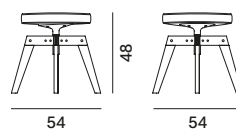

Abacus

Flow Chair

4-legged base

base with central leg

VN 4-legged wood base

4-legged wood base

height-adjustable 5-point-star base on castors

Variants

unupholstered   front upholstered   fully upholstered   fixed leather cover

Flow Stool

sled

VN 4-legged wood base

Flow Pouf

VN 4-legged wood base

4-legged wood base