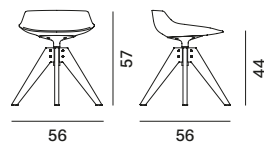

Abacus

Flow Chair

4-legged base

base with central leg

VN 4-legged wood base

4-legged wood base

height-adjustable 5-point-star base on castors

Variants

unupholstered   front upholstered   fully upholstered   fixed leather cover

Flow Stool

sled

VN 4-legged wood base

Flow Pouf

VN 4-legged wood base

4-legged wood base