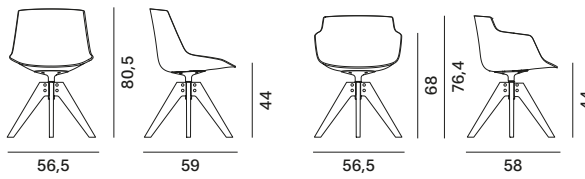

## 5 BASE VARIANTS THAT CAN BE COMBINED WITH THE 4 SHELL VARIANTS:

1. 4-legged base made of steel rod.
2. Height-adjustable 5-point-star base on castors, made of die-cast aluminium, height adjuster (41.2/51.2 cm). 360° swivel.
3. Base with central leg, made of powder-coated aluminium. 360° swivel.
4. VN 4-legged wood base, structure in ash\* with transparent lacquer. 360° swivel.
5. 4-legged wood base, structure in ash\* with transparent lacquer. 360° swivel.

DOWNLOAD THE DATA SHEET BELOW AND DISCOVER ALL THE TECHNICAL CHARACTERISTICS.

**Abacus**

**Flow Chair**

4-legged base

base with central leg

VN 4-legged wood base

4-legged wood base

height-adjustable 5-point-star base on castors