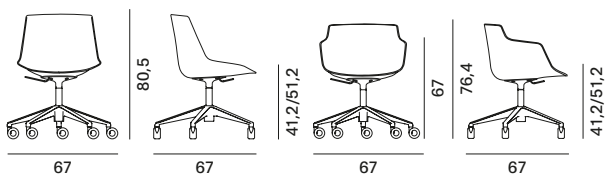

## 5 BASE VARIANTS THAT CAN BE COMBINED WITH THE 4 SHELL VARIANTS:

1. 4-legged base made of steel rod.
2. Height-adjustable 5-point-star base on castors, made of die-cast aluminium, height adjuster (41.2/51.2 cm). 360° swivel.
3. Base with central leg, made of powder-coated aluminium. 360° swivel.
4. VN 4-legged wood base, structure in ash\* with transparent lacquer. 360° swivel.
5. 4-legged wood base, structure in ash\* with transparent lacquer. 360° swivel.

DOWNLOAD THE DATA SHEET BELOW AND DISCOVER ALL THE TECHNICAL CHARACTERISTICS.

**Abacus**

**Flow Chair**

4-legged base

base with central leg

VN 4-legged wood base

4-legged wood base

height-adjustable 5-point-star base on castors