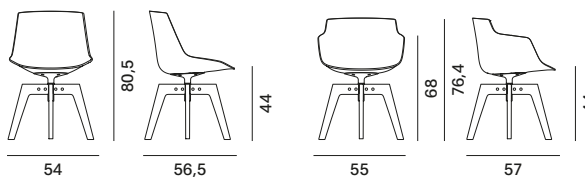

## 5 BASE VARIANTS THAT CAN BE COMBINED WITH THE 4 SHELL VARIANTS:

1. 4-legged base made of steel rod.
2. Height-adjustable 5-point-star base on castors, made of die-cast aluminium, height adjuster (41.2/51.2 cm). 360° swivel.
3. Base with central leg, made of powder-coated aluminium. 360° swivel.
4. VN 4-legged wood base, structure in ash\* with transparent lacquer. 360° swivel.
5. 4-legged wood base, structure in ash\* with transparent lacquer. 360° swivel.

DOWNLOAD THE DATA SHEET BELOW AND DISCOVER ALL THE TECHNICAL CHARACTERISTICS.

**Abacus**

**Flow Chair**

4-legged base

base with central leg

VN 4-legged wood base

4-legged wood base

height-adjustable 5-point-star base on castors