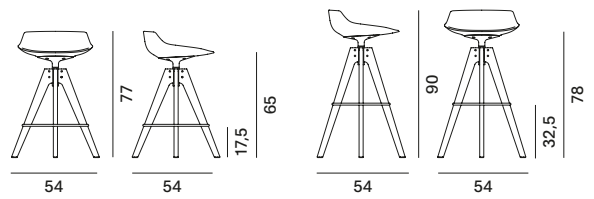

Flow Pouf

VN 4-legged wood base

4-legged wood base