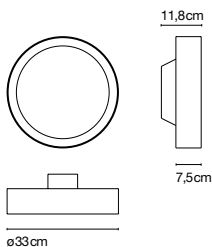

Plaff-on! 33