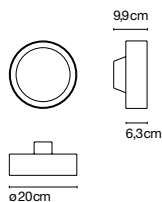

Plaff-on! 20