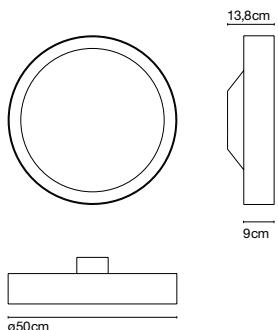

Plaff-on! 50