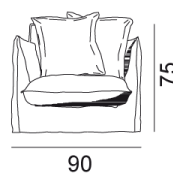

GERVASONI™

Ghost 01

collezione: **Ghost / Armchairs**

designer: **Paola Navone**

Armchair, multilayer and solid wood frame, with elastic belts, upholstered with polyurethane foams, removable covers. Two back cushions in dacron and down 50 x 50 cm.