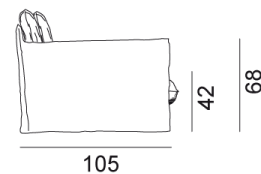

GERVASONI™

Ghost 01

collezione: **Ghost / Armchairs**

designer: **Paola Navone**

Armchair, multilayer and solid wood frame, with elastic belts, upholstered with polyurethane foams, removable covers. Two back cushions in dacron and down 50 x 50 cm.