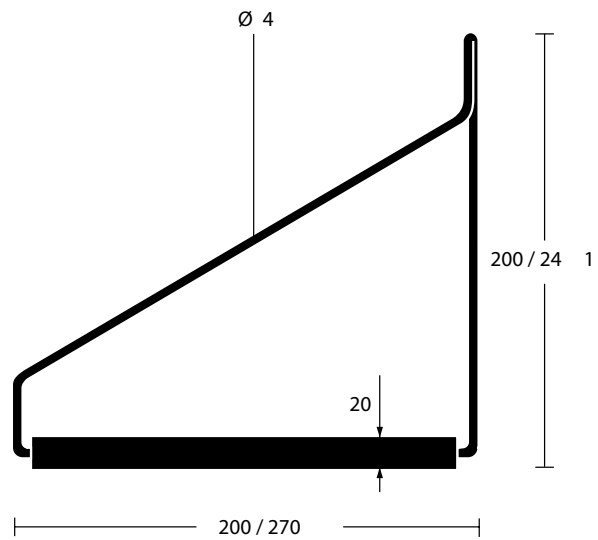

SHELF D20 & D27

By Frama, 2011

Dimensions: W 400 / 600 / 800, D 200 / 270 mm.

Origin: Denmark, Produced in Lithuania

Material: Black, brass or copper brackets, massive oak shelf (oiled twice)

Note: Shelf and brackets sold together