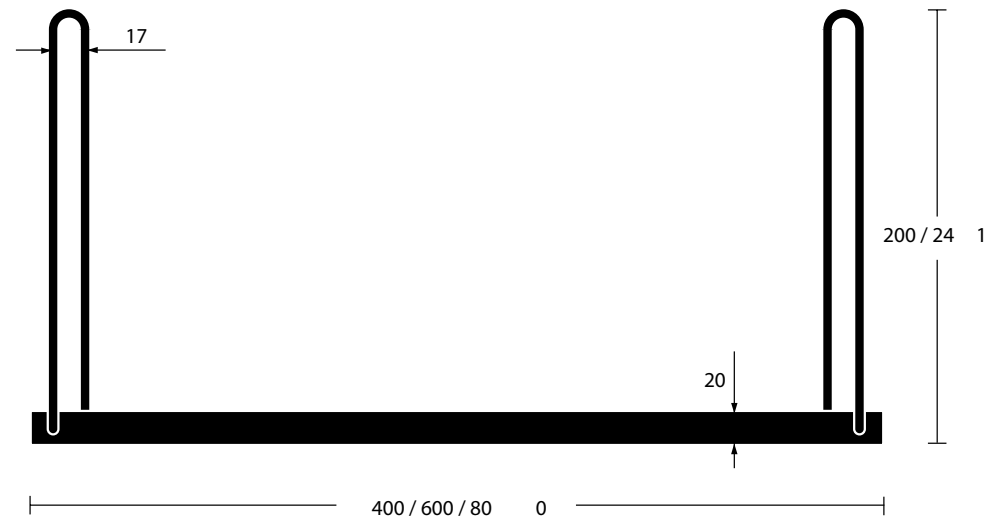

SHELF D20 & D27

By Frama, 2011

Dimensions: W 400 / 600 / 800, D 200 / 270 mm.

Origin: Denmark, Produced in Lithuania

Material: Black, brass or copper brackets, massive oak shelf (oiled twice)

Note: Shelf and brackets sold together