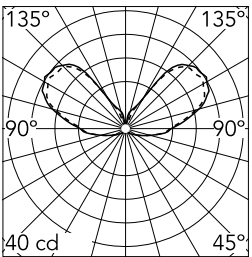

Luminous flux luminaire
474 lm

Beam Angle: 157°

h(m)	E(lx)	D(m)
1	40	10.03
2	10	20.07
3	4	30.10
4	2	40.14
5	2	50.17

*Concrete, crema d'orcina,
basaltina H = 35 mm

Mounting	wall surface
Environment	all
Light sources available	LED 2700K CRI 80