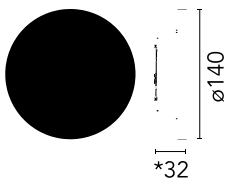

Luminous flux luminaire
474 lm

Beam Angle: 157°

h(m)	E(lx)	D(m)
1	40	10.03
2	10	20.07
3	4	30.10
4	2	40.14
5	2	50.17

*Concrete, crema d'orcina,
basaltina H = 35 mm

Mounting	wall surface
Environment	all
Light sources available	LED 2700K CRI 80