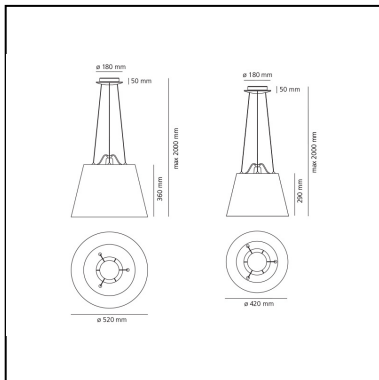

LUMINAIRE

- Watt: **21W**
- Voltage: **220V-240V**
- Delivered lumens output: **1411lm**

Notes

Possibility to mount LED source on E27 Socket. Complete lamp consists of body lamp + accessories

DESCRIPTION

Aluminium and transparent injection-moulded methacrylate structure; diffuser in parchment paper on a plastic frame. The code refers to the luminaire's body only, for the diffusers options please consult the "Accessory" section.

PRODUCT CODE: 0782030A

FEATURES

- Article Code: **0782030A**
- Colour: **Black**
- Installation: **Suspension**
- Material: **Aluminum**
- Series: **Design Collection**
- design by: **Michele De Lucchi, Giancarlo Fassina**

DIMENSIONS

- Base Width: **cm 5**
- Base Diameter: **cm 18**
- Max Height from ceiling: **cm 200**

SOURCES NOT INCLUDED

- Category: **LED RETROFIT**
- Number: **1**
- Watt: **21W**
- Socket: **E27**