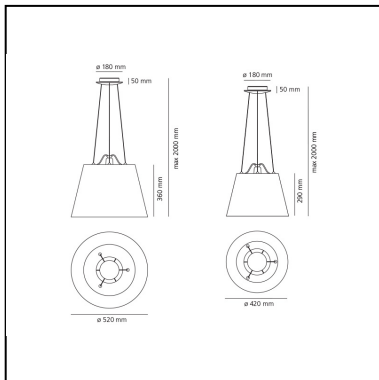

Tolomeo Mega suspension - Body lamp - Aluminium - Body Lamp

Michele De Lucchi
Giancarlo Fassina

IP20    Dimmerable: 

LUMINAIRE

- Watt: **21W**
- Voltage: **220V-240V**
- Delivered lumens output: **1411lm**
- Efficiency: **58%**
- Efficacy: **67.20lm/W**
- CRI: **80**

Notes

Possibility to mount LED source on E27 Socket. Complete lamp consists of body lamp + accessories

DESCRIPTION

Aluminium and transparent injection-moulded methacrylate structure; diffuser in parchment paper on a plastic frame. The code refers to the luminaire's body only, for the diffusers options please consult the "Accessory" section.

PRODUCT CODE: 0782010A

FEATURES

- Article Code: **0782010A**
- Colour: **Aluminium**
- Installation: **Suspension**
- Material: **Aluminum**
- Series: **Design Collection**
- design by: **Michele De Lucchi, Giancarlo Fassina**

DIMENSIONS

- Base Width: **cm 5**
- Base Diameter: **cm 18**
- Max Height from ceiling: **cm 200**

SOURCES NOT INCLUDED

- Category: **LED RETROFIT**
- Number: **1**
- Watt: **21W**
- Socket: **E27**

Accessories