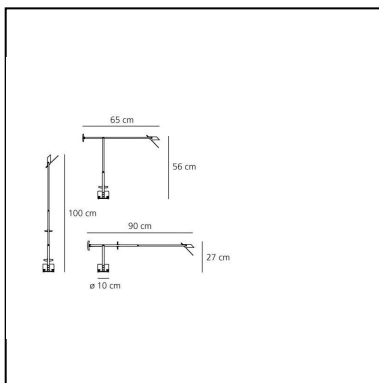

Tizio 35

Richard Sapper

IP20     

LUMINAIRE

- Transformer availability: **Integrated**
- Watt: **3,3W**
- Voltage: **220V-240V**
- Delivered lumens output: **191lm**
- Efficiency: **48%**
- Efficacy: **63.67lm/W**
- CRI: **80**

PRODUCT CODE: A005010

FEATURES

- Article Code: **A005010**
- Colour: **Black**
- Installation: **Table**
- Material: **aluminium, technopolymer**
- Series: **Design Collection**
- Environment: **Indoor**
- Area contract: **Hospitality, Office, Residential**
- Emission: **Direct Adjustable**
- design by: **Richard Sapper**

DIMENSIONS

- Length: **cm 65**
- Height: **cm 56**
- Base Diameter: **cm 10**
- Max Extension Height: **cm 100**
- Max Extension Length: **cm 90**
- Impact Resistance: **N/D**
- Glow Wire Test: **N/D°**