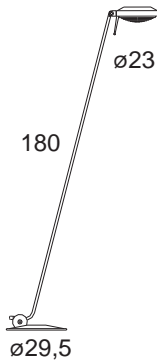

Elle 1

Designer

Tommaso Cimini - 1984

Floor lamps for direct and indirect lighting with single arm. Screen grid for glare control. Dimmer control on the cable.

Denominazione - Name - Name **Elle 1 (cod. 61)**

Certificazioni - Certificates - Prüfzeichen 

Normative - Norms - Normen **EN 60-598-1 (CEI 34-21)**

Lampadina - Light sources - Leuchtmittel **MAX 300W HAL - R7s (230W energy saver included - only for 230V) 230V (Europe) - 120V (USA - Japan) - 240V (England) (fittings come with appropriate dimmer and plug)**