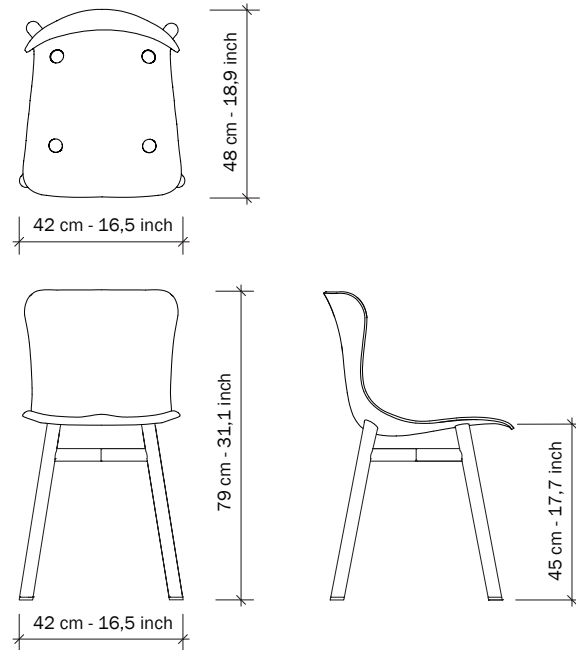

WENDELA Chair

SERENER

SPECIFICATIONS

Seat:

Layered beech wood, in a darker or lighter stain.

Frame:

Aluminium, anodized gold or powder coated in white, light blue, parallel, rust, black or dark grey.

Feet:

Plastic in dark or light brown, color matching with the seat.

Weight:

3,8 kg - 8,3 lb.

3D-FILES OR HR-IMAGES

Check: www.functionals.eu/downloads

White

Light blue

Parallel